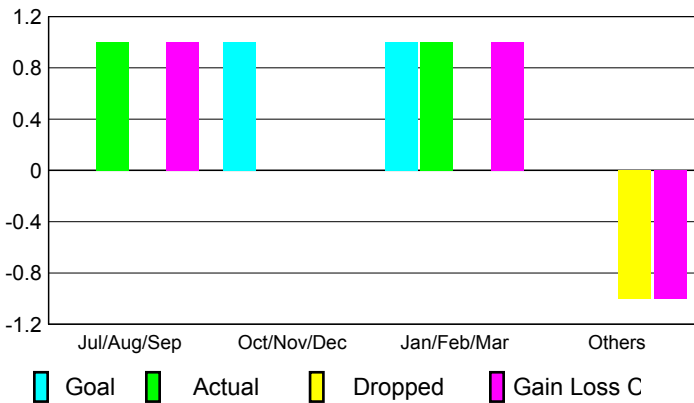

2009-2010 GMT Quarterly Report for District (or Undistricted) **District 201V3**

GMT: **Anthony 'Tony' J Benbow**

Location: **AUSTRALIA**

GMT CA: **7**

CLUBS

Club Results
2009-2010

Clubs
2008-2009

Month	New Club Goal	Actual New Clubs	Actual Dropped Clubs	Gain/Loss of Clubs	Gain/Loss of Clubs
Jul/Aug/Sep	0	1	0	1	0
Oct/Nov/Dec	1	0	0	0	0
Jan/Feb/Mar	1	1	0	1	1
Apr/May/June	0	0	-1	-1	0
Totals	2	2	-1	1	1

Club Results 2009-2010

Goal, New, Dropped, Gain/Loss

Comparison of Club Gain/Loss

Current Year Compared to the Previous Year

YTD Status Quo Clubs 2009-2010

Status Quo Clubs Compared to Status Quo Members

MEMBERSHIP

Membership Results
2009-2010

Membership
2008-2009

Month	Net Memb Goal	Actual New Memb	Actual Dropped Memb	Gain/Loss of Memb	Gain/Loss of Memb
Jul/Aug/Sep	0	61	-52	9	1
Oct/Nov/Dec	10	49	-74	-25	-11
Jan/Feb/Mar	15	63	-46	17	15
Apr/May/June	15	60	-53	7	-8
Totals	40	233	-225	8	-3