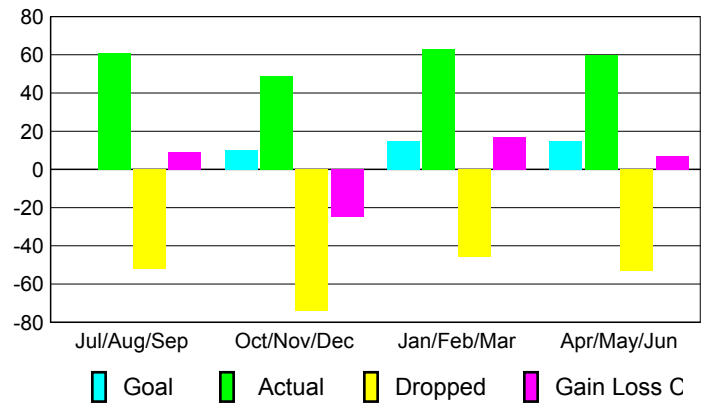

Membership Results 2009-2010

Goal, New, Dropped, Gain/Loss