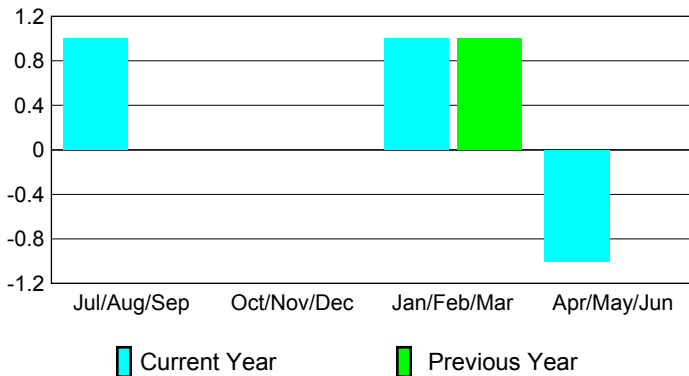

Club Results 2009-2010

Goal, New, Dropped, Gain/Loss

Comparison of Club Gain/Loss

Current Year Compared to the Previous Year

YTD Status Quo Clubs 2009-2010

Status Quo Clubs Compared to Status Quo Members

MEMBERSHIP