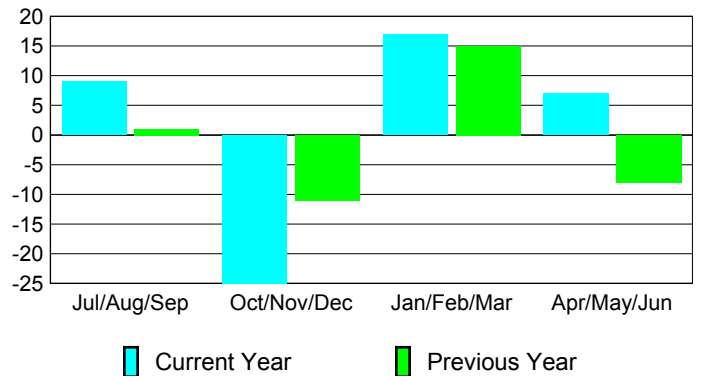

Membership Results
2009-2010

Membership
2008-2009

Month	Net Memb Goal	Actual New Memb	Actual Dropped Memb	Gain/Loss of Memb	Gain/Loss of Memb
Jul/Aug/Sep	0	61	-52	9	1
Oct/Nov/Dec	10	49	-74	-25	-11
Jan/Feb/Mar	15	63	-46	17	15
Apr/May/June	15	60	-53	7	-8
Totals	40	233	-225	8	-3

Membership Results 2009-2010

Goal, New, Dropped, Gain/Loss

Comparison of Membership Gain/Loss

Current Year Compared to the Previous Year

Gender Comparison 2009-2010